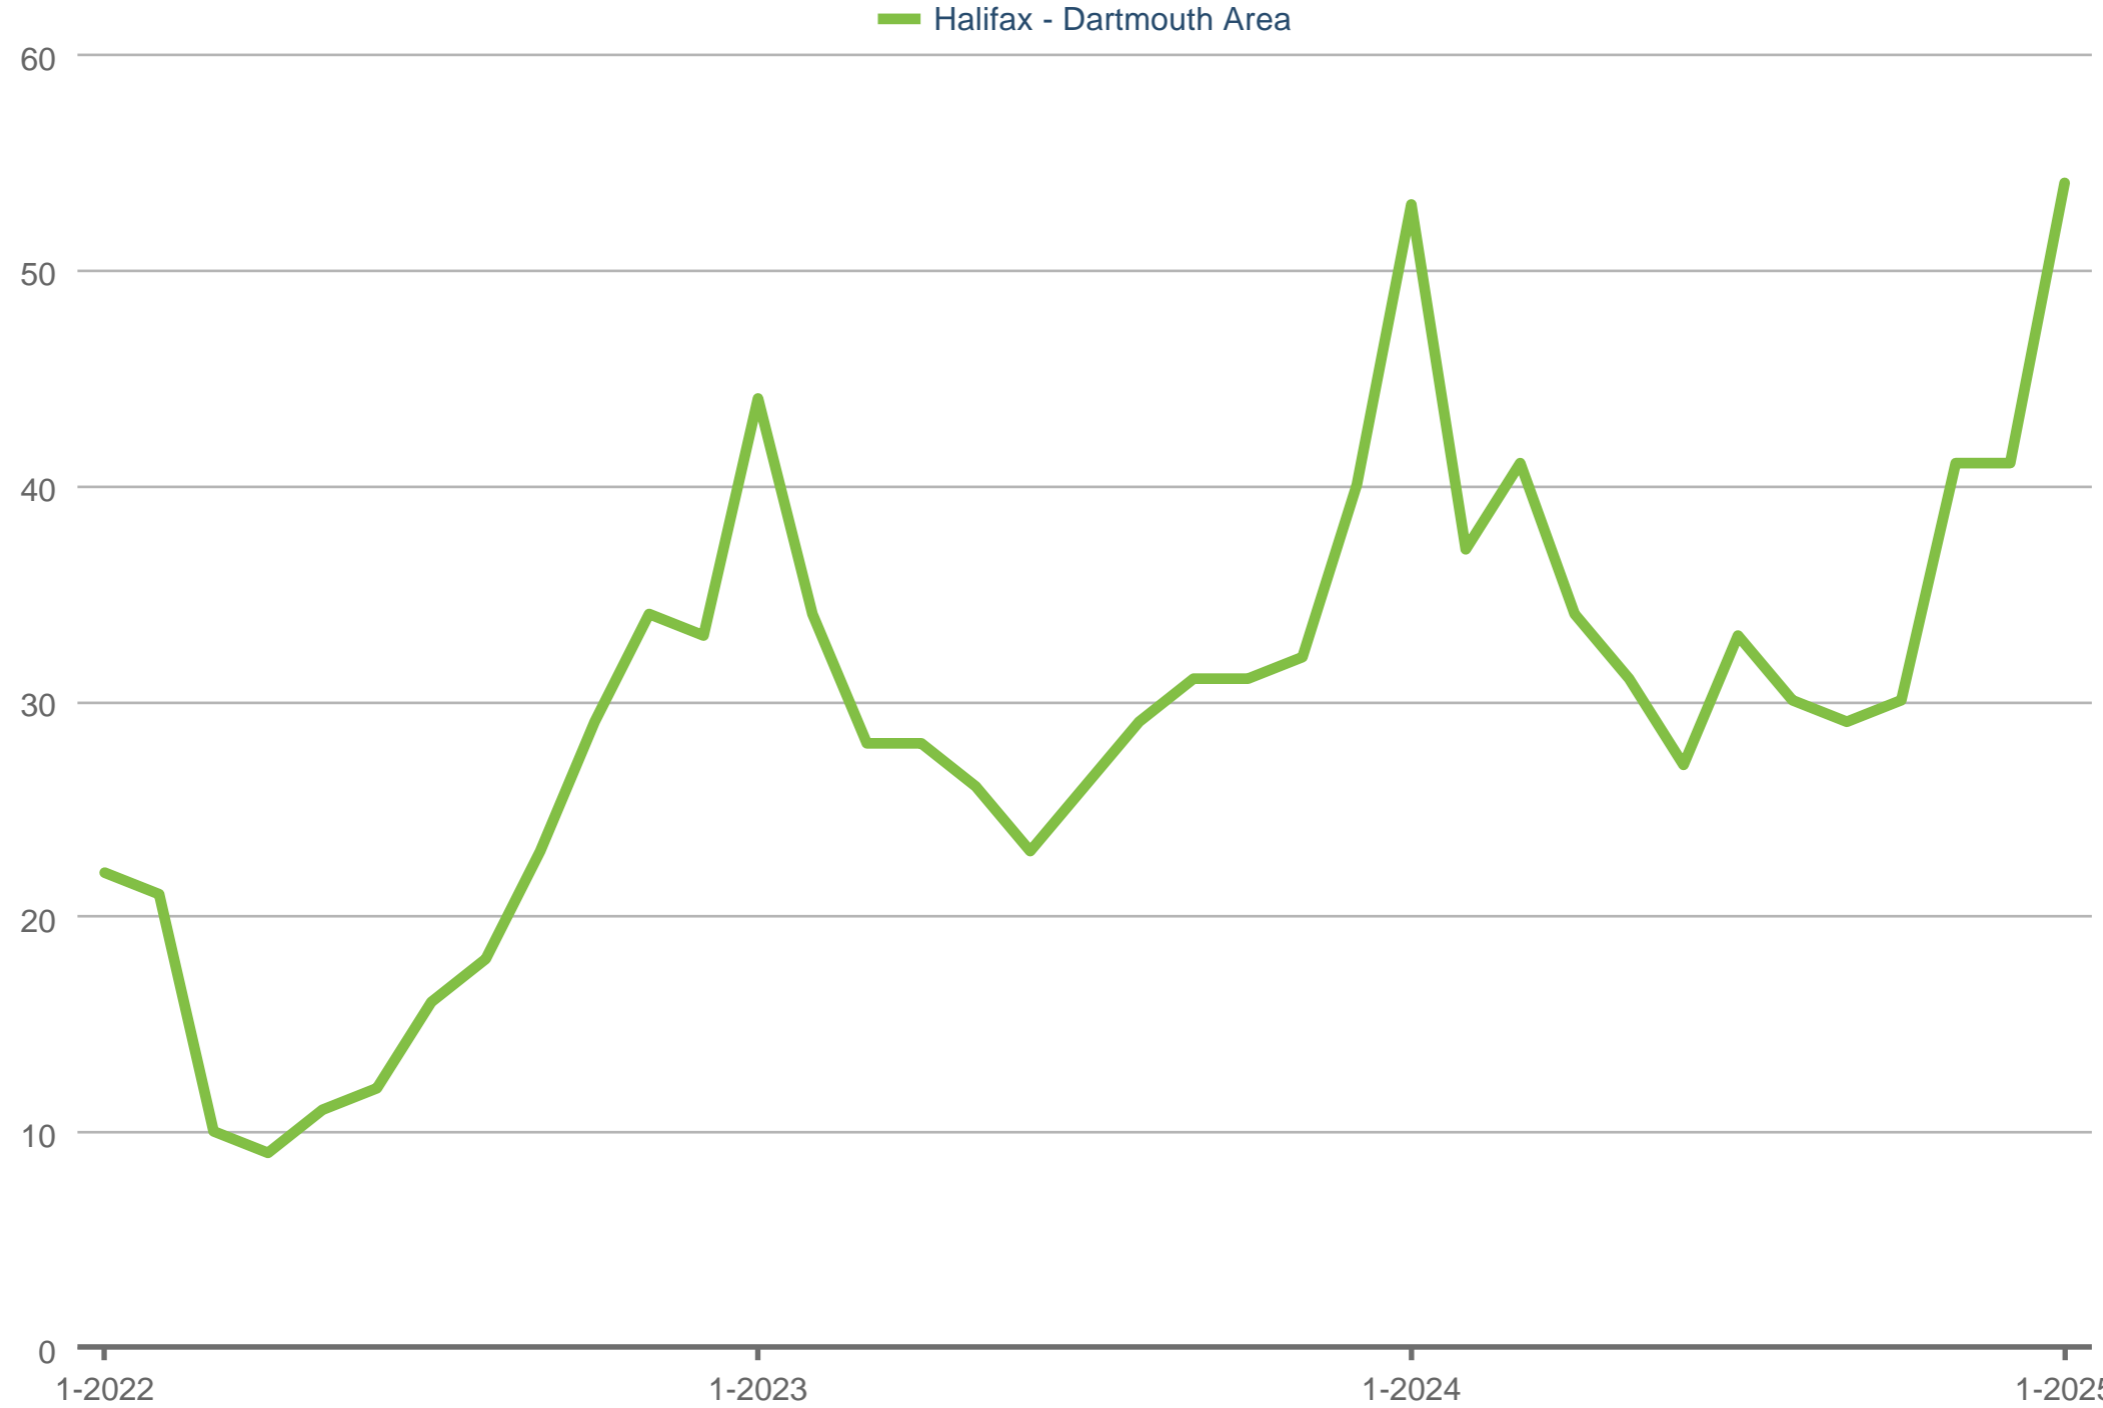

### Average Days on Market

Halifax - Dartmouth Area: Single Family

Each data point is one month of activity. Data is from February 4, 2025.