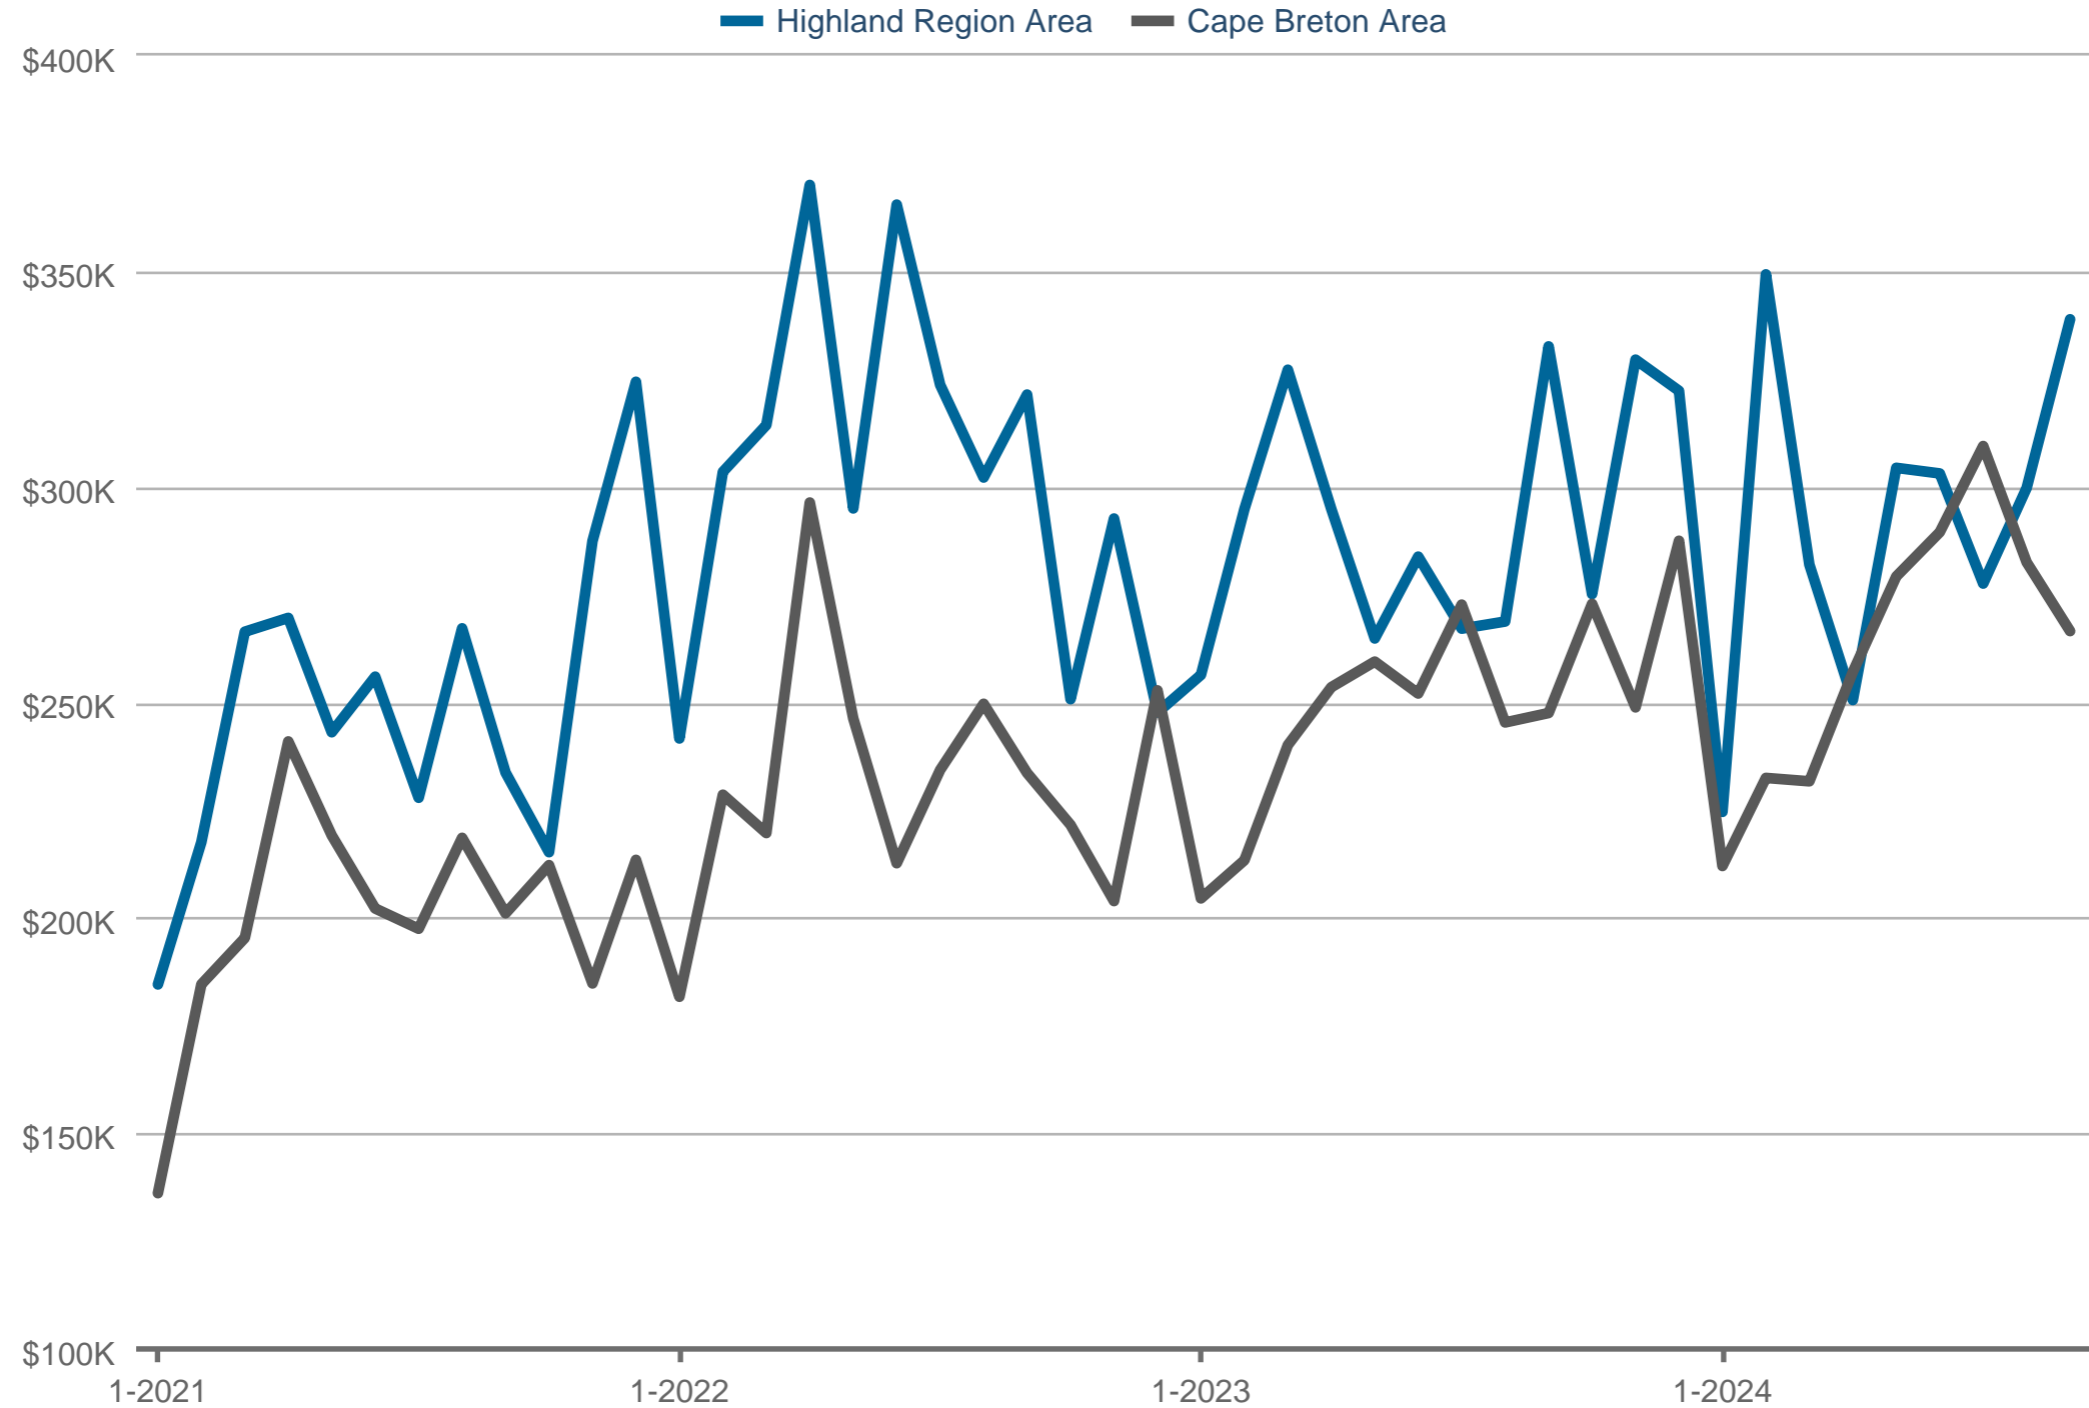

Sherry MacLeod

Cape Breton Realty

Office: 902-535-2485

Cell: 902-227 7533

sherry@capebretonrealty.com

www.capebretonrealty.com/Sherry

Average Sales Price

Highland Region Area & Cape Breton Area

Each data point is one month of activity. Data is from October 18, 2024.

All data from the Nova Scotia Association of REALTORS®. InfoSparks © 2024 ShowingTime.